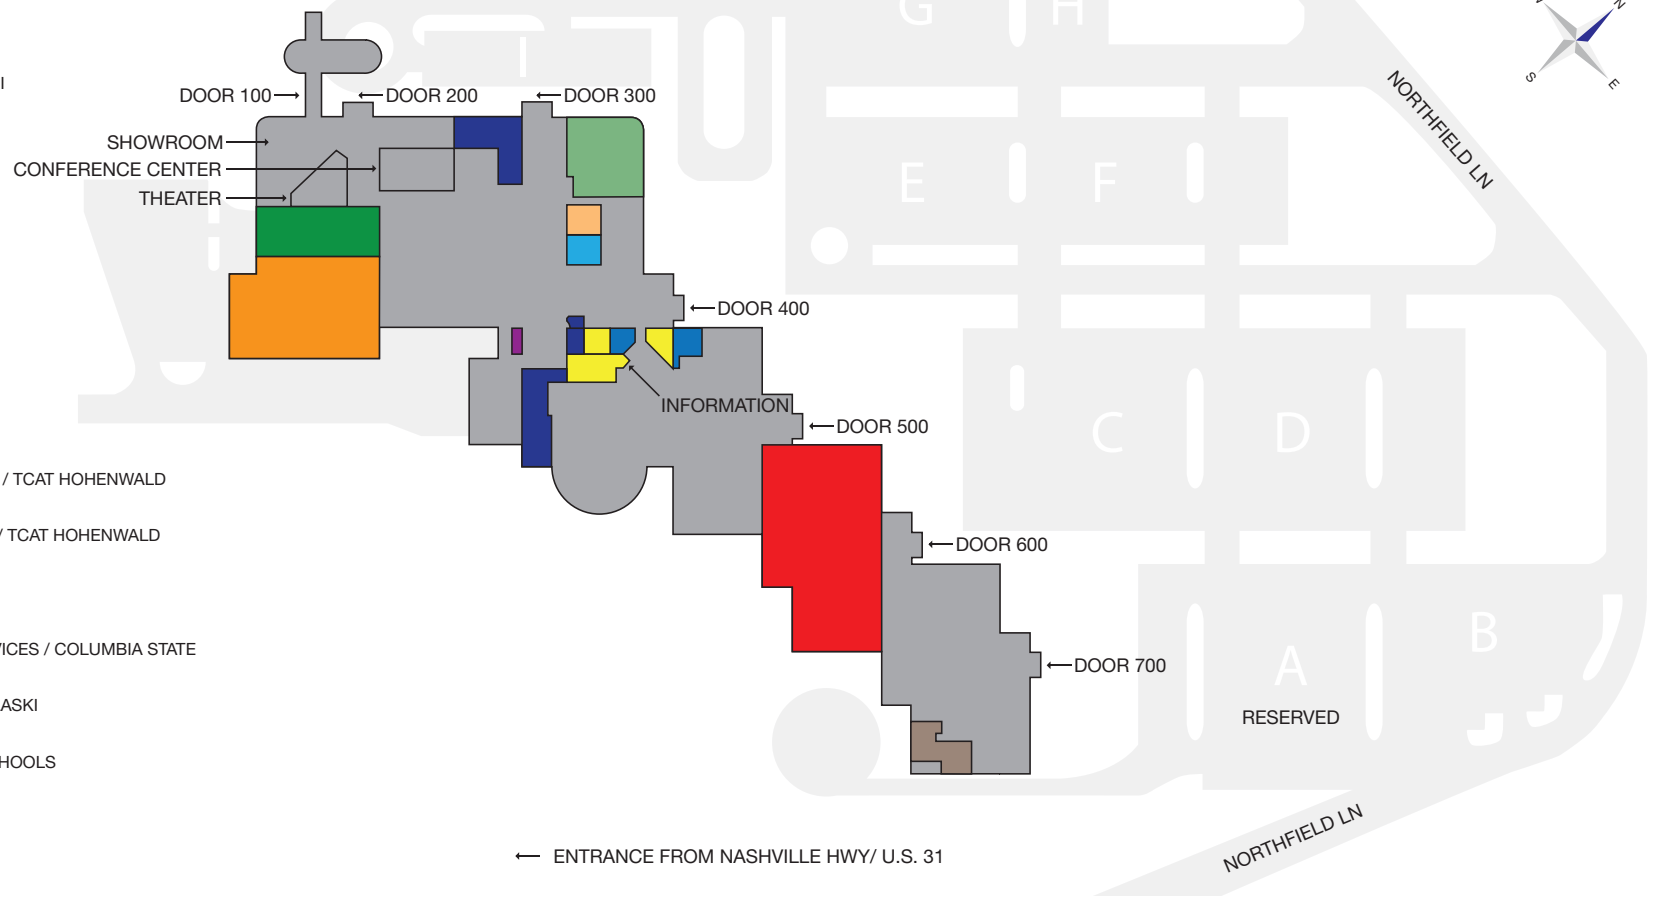

NORTHFIELD CAMPUS

FIRST FLOOR

- ROADS & PARKING LOTS A - I
- NORTHFIELD BUILDING
- SCTWA
- IBEX / TRG
- RANDSTAD
- RENOVA JANITORIAL
- ENEXOR ENERGY
- AUTOMOTIVE TECHNOLOGY / TCAT HOHENWALD
- INDUSTRIAL MAINTENANCE / TCAT HOHENWALD
- AIIT / COLUMBIA STATE
- EMERGENCY MEDICAL SERVICES / COLUMBIA STATE
- CNC MACHINING / TCAT PULASKI
- MAURY COUNTY PUBLIC SCHOOLS

← ENTRANCE FROM NASHVILLE HWY/ U.S. 31

NORTHFIELD CAMPUS

SECOND FLOOR

- ROADS & PARKING LOTS A - I
- NORTHFIELD BUILDING
- SPRING HILL CHAMBER
- IBEX / TRG
- ABN CONSULTING
- ADULT EDUCATION
- CALL 2 ANSWER
- PRACTICAL NURSING / TCAT HOHENWALD
- MARTIN METHODIST

← ENTRANCE FROM NASHVILLE HWY/ U.S. 31